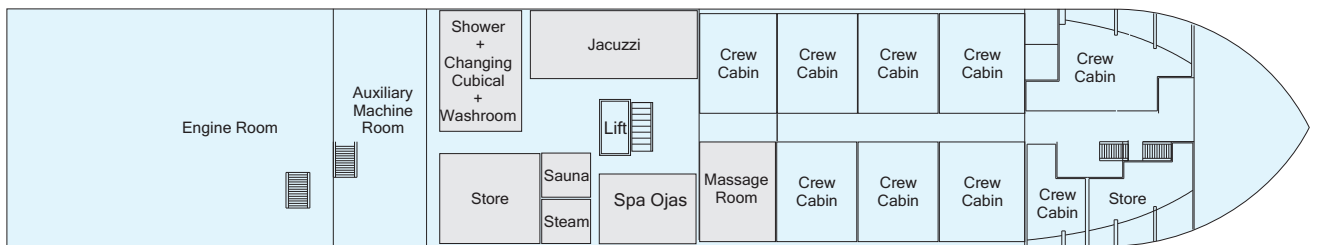

M.V. Mahabaahu Deck Plan

Cabins

- 2 Suites with private balcony
- 9 Superior with private balcony
- 12 Superior without balcony

Sun Deck

Deck II

Gadadhar Singha

Deck I

Rudra Singha

Main Deck

Lower Deck