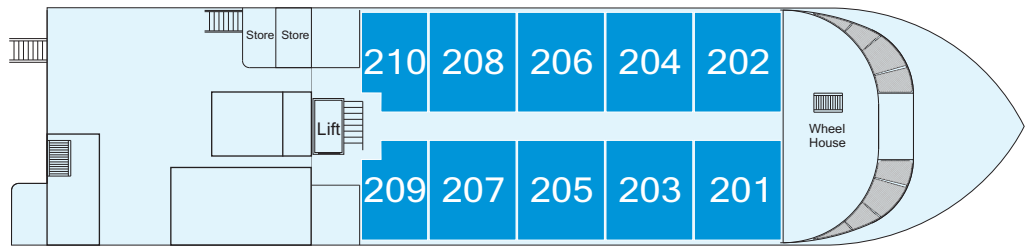

M.V. Mahabaahu Deck Plan

Cabins

- 2 Suites with private balcony
- 9 Superior with private balcony
- 12 Superior without balcony

Sun Deck

Deck II

Gadadhar Singha

Deck I

Rudra Singha

Main Deck

Lower Deck