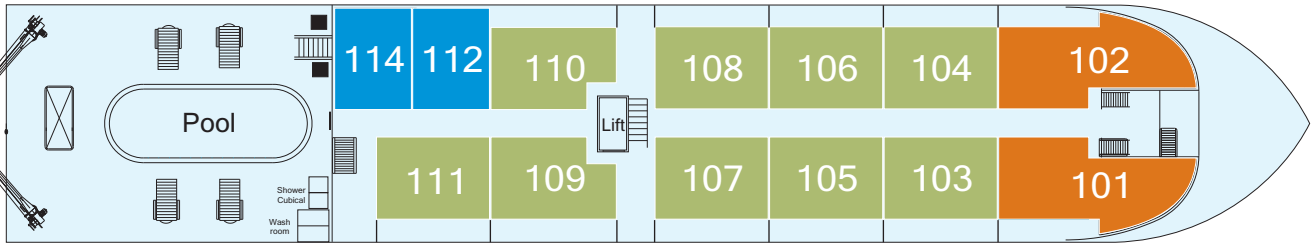

M.V. Mahabaahu Deck Plan

Cabins

- 2 Suites with private balcony
- 9 Superior with private balcony
- 12 Superior without balcony

Sun Deck

Deck II

Gadadhar Singha

Deck I

Rudra Singha

Main Deck

Lower Deck