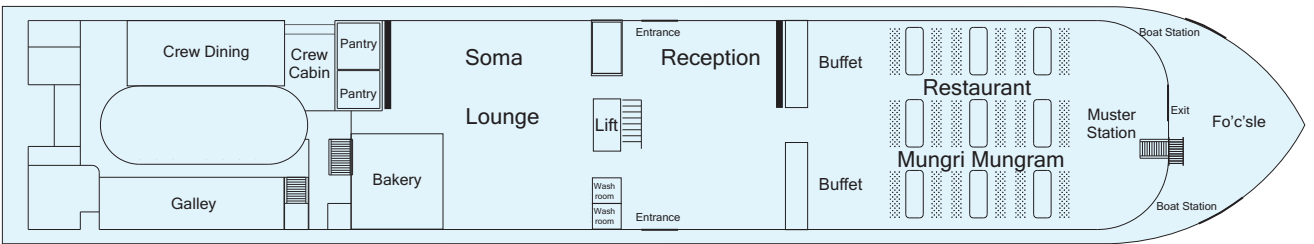

M.V. Mahabaahu Deck Plan

Cabins

- 2 Suites with private balcony
- 9 Superior with private balcony
- 12 Superior without balcony

Sun Deck

Deck II

Gadadhar Singha

Deck I

Rudra Singha

Main Deck

Lower Deck